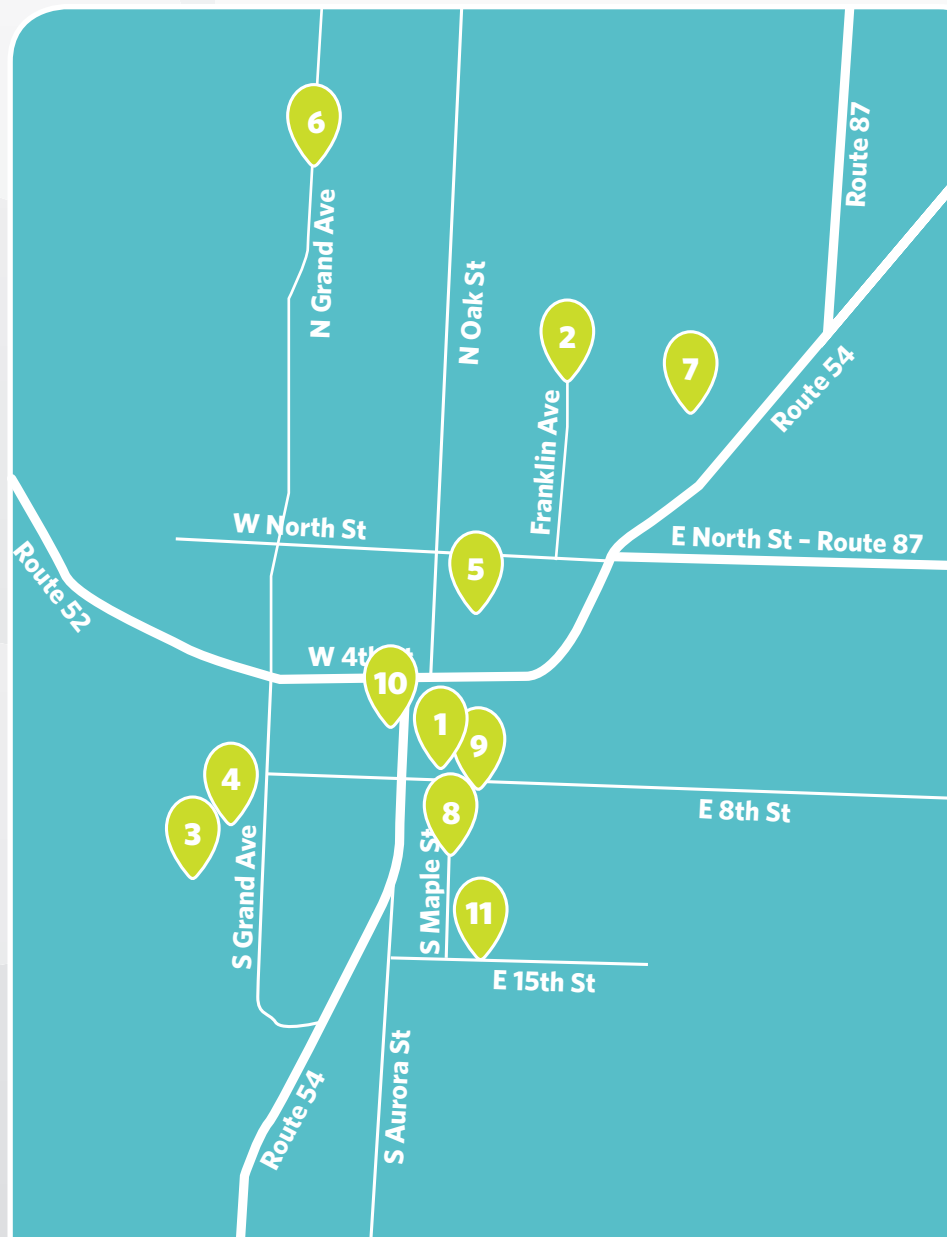

Where To Get Active in Eldon

1 Rock Island Park
East 8th Street & Highway 52

2 Eldon Air Park
500 Franklin Avenue

2 Eldon Aquatics Center
500 Franklin Avenue

2 Eldon Disc Golf Course
500 Franklin Avenue
Behind Eldon Aquatics Center

2 Eldon Tennis Courts
500 Franklin Avenue

2 Air Park Walking Trail
500 Franklin Avenue
Behind Eldon Aquatics Center

2 Air Park Ball Fields
500 Franklin Avenue
Behind the Eldon Aquatics Center

3 Apperson Park
12th & Godfrey Street

3 Apperson Field
12th & Godfrey Street

4 Wilson Park
10th & Chestnut Street

5 Eldon Community Center
309 East 2nd Street

6 Eldon Middle School Disc Golf Course
1400 North Grand Avenue

6 Mustang Memorial Park Track
1400 North Grand Avenue
Located at Eldon Middle School

7 Eldon Skate Park and Basketball Court
From Hwy 54 take Eldon Avenue to the very end of street

8 Clawson Field
10th & South Maple Street

9 McMillian Field
8th & South Maple Street

10 Allee Field Track
101 South Pine Street
Located at Eldon High School

11 Eldon Upper Elementary/South School Playground
409 East 15th Street
This is open to the public when school is not in session

MISSOURI FOUNDATION FOR HEALTH

**Healthy Schools
Healthy Communities**

LET'S BUILD A HEALTHIER FUTURE